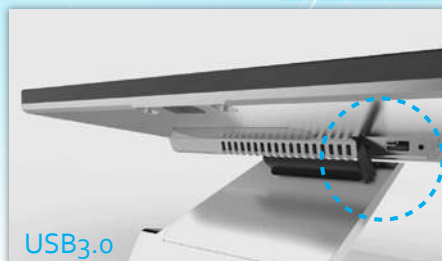

- Variety of POS peripherals
- Ventless and Fanless
- Various I/O port options
- Water and dust proof

V6 series features a brand new concept to present an ultra-narrow bezel screen and a sleek exterior design with colorful bezel frames to represent your elegant style. The V6 is an energy-efficient solution for a compact design with a fanless and high performing system, enabling for a quiet, highly reliable and style operation.

The standard V6 includes two external accessible M.2 SSD, support RAID 0/1/5/10 disk mirroring functionality, ensuring the safety of each data transaction.

The V6 offers support touch LED in a new edge to edge design, featuring a mix & match range of tool-free colored bezel frames; creating a visually pleasing appearance.