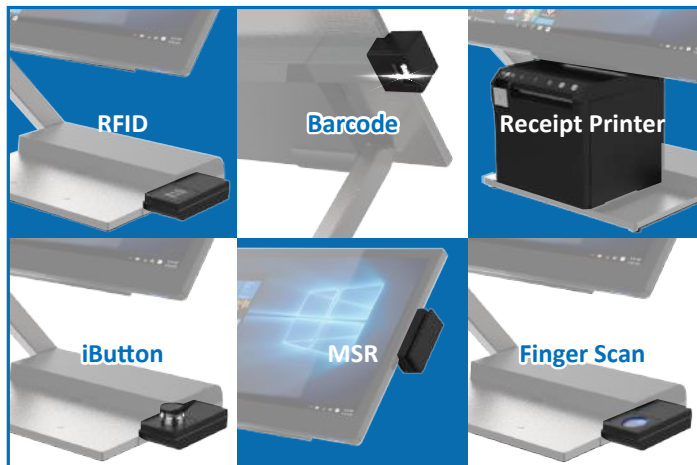

eXpandable Peripherals